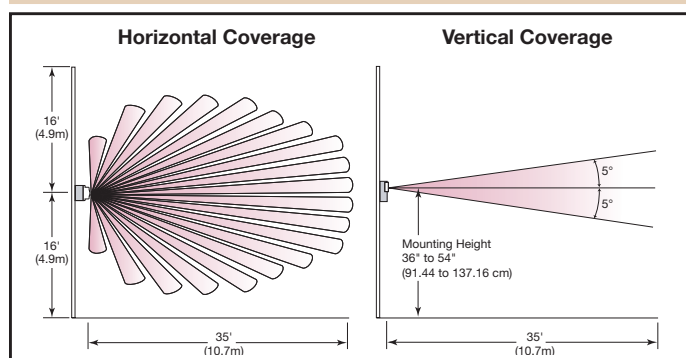

Description	Color	w/ Neutral	w/ Nightlight and Neutral	Standard	w/ Nightlight
Manual adjusting; selectable manual/auto-on operation; dual-voltage 120/277V; 3-way capable.	Gray	—	—	WS2000GY	WS2000NGY
	Ivory	WS2004I	WS2004NI	WS2000I	WS2000NI
	Light Almond	—	—	WS2000LA	WS2000NLA
	White	WS2004W	WS2004NW	WS2000W	WS2000NW
Manual adjusting; auto-on operation; 120V AC only.	Ivory	—	—	WS1000I	WS1000NI
	White	—	—	WS1000W	WS1000NW
Manual adjusting; Manual-on operation; 120V AC only.	Ivory	—	—	WS1001I	WS1001NI
	White	—	—	WS1001W	WS1001NW

Dimming Control Sensors

Description	Color	Standard	w/ Nightlight
Occupancy sensor, 500W 120V AC, 150° view, single pole switch, incandescent only.	Ivory	RMS121I	RMS121ILI
	Light Almond	RMS121LA	RMS121ILLA
	White	RMS121W	RMS121ILW
Vacancy sensor, 500W 120V AC, 150° view, single pole switch, incandescent only.	Ivory	RMS120I	RMS120ILI
	Light Almond	RMS120LA	RMS120ILLA
	White	RMS120W	RMS120ILW

Digital Timer Wall Switch

Description	Color	120V AC	277V AC	Catalog Number
Dip switch enabled preset intervals. User adjustable up to 4 hours, 3-way capable. Includes an on/off momentary push button switch feature.	White	960W	1200W	DT2000W

Coverage for Occupancy and Vacancy Sensors